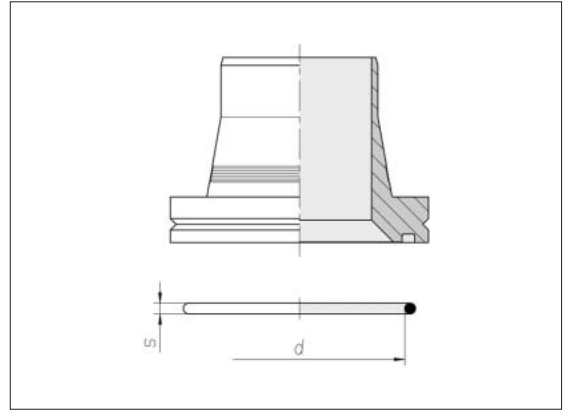

ZAKO ring with O-ring ZAKO system Low Pressure

O-ring is supplied
seperately

Flange size NW	Tube d x s	O-ring d x s	Order No.
1 1/2"	48.3 x 3.2	47.22 x 3.53	0 5 17 10 20 67
1 1/2"	48.3 x 4	47.22 x 3.53	0 5 17 00 20 67
2"	60.3 x 3.6	56.74 x 3.53	0 5 17 20 20 67
2 1/2"	60.3 x 3.6	69.44 x 3.53	0 5 17 12 20 67
2 1/2"	60.3 x 4.5	69.44 x 3.53	0 5 17 02 20 67
3"	76.1 x 3.6	85.32 x 3.53	0 5 17 14 20 67
3"	76.1 x 4.5	85.32 x 3.53	0 5 17 04 20 67
3 1/2"	88.9 x 3.6	98.02 x 3.53	0 5 17 16 20 67
3 1/2"	88.9 x 5	98.02 x 3.53	0 5 17 06 20 67
5"	114.3 x 3.6	136.12 x 3.53	0 5 17 18 20 67
5"	114.3 x 6.3	136.12 x 3.53	0 5 17 08 20 67