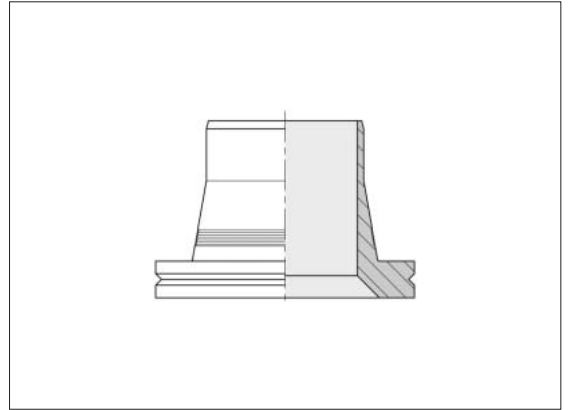

ZAKO ring
ZAKO system
Low Pressure

Flange size NW	Tube d x s	Order No.
1 1/2"	48.3 x 3.2	0 5 17 11 20 00
1 1/2"	48.3 x 4	0 5 17 01 20 00
2"	60.3 x 3.6	0 5 17 21 20 00
2 1/2"	60.3 x 3.6	0 5 17 13 20 00
2 1/2"	60.3 x 4.5	0 5 17 03 20 00
3"	76.1 x 3.6	0 5 17 15 20 00
3"	76.1 x 4.5	0 5 17 05 20 00
3 1/2"	88.9 x 3.6	0 5 17 17 20 00
3 1/2"	88.9 x 5	0 5 17 07 20 00
5"	114.3 x 3.6	0 5 17 19 20 00
5"	114.3 x 6.3	0 5 17 09 20 00