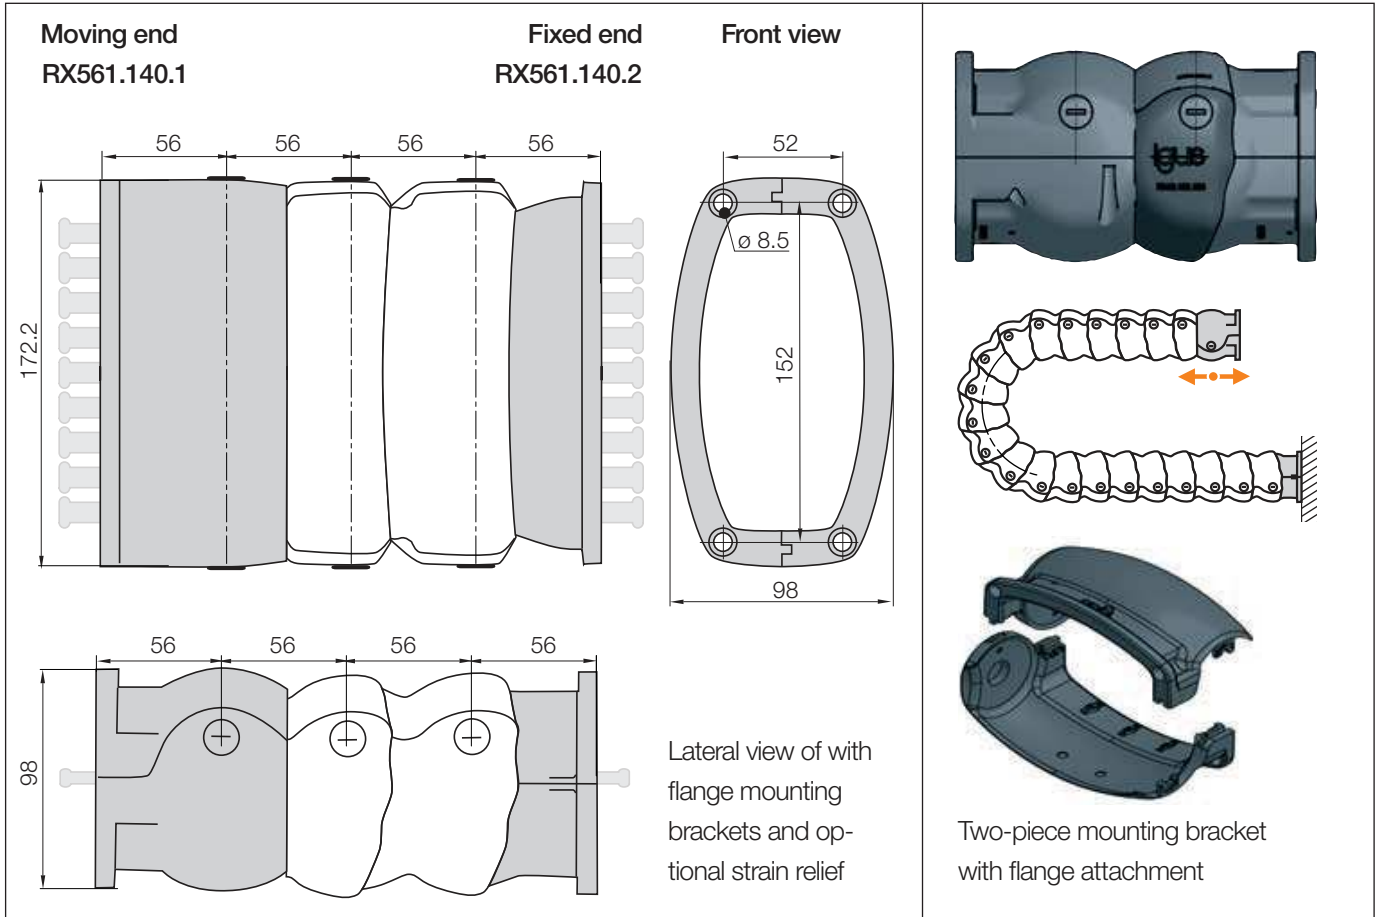

Mounting brackets, flange | Polymer, two-piece | Locking

Mounting brackets, flange | Locking

Width index	Part No. full set with tiewrap plates	Part No. full set without tiewrap plates	Number of teeth
140. ▶	Standard upon request	RX561.140.12	upon request

RX561.140.12 **A** Order example

A ... To indicate option with brackets pre-fitted

Full set

Width index

Series

 **Strain relief** e.g. clamps, tiewrap plates, nuggets and plug-in clips are available from stock. The complete chainfix range with ordering options ▶ From page 1098