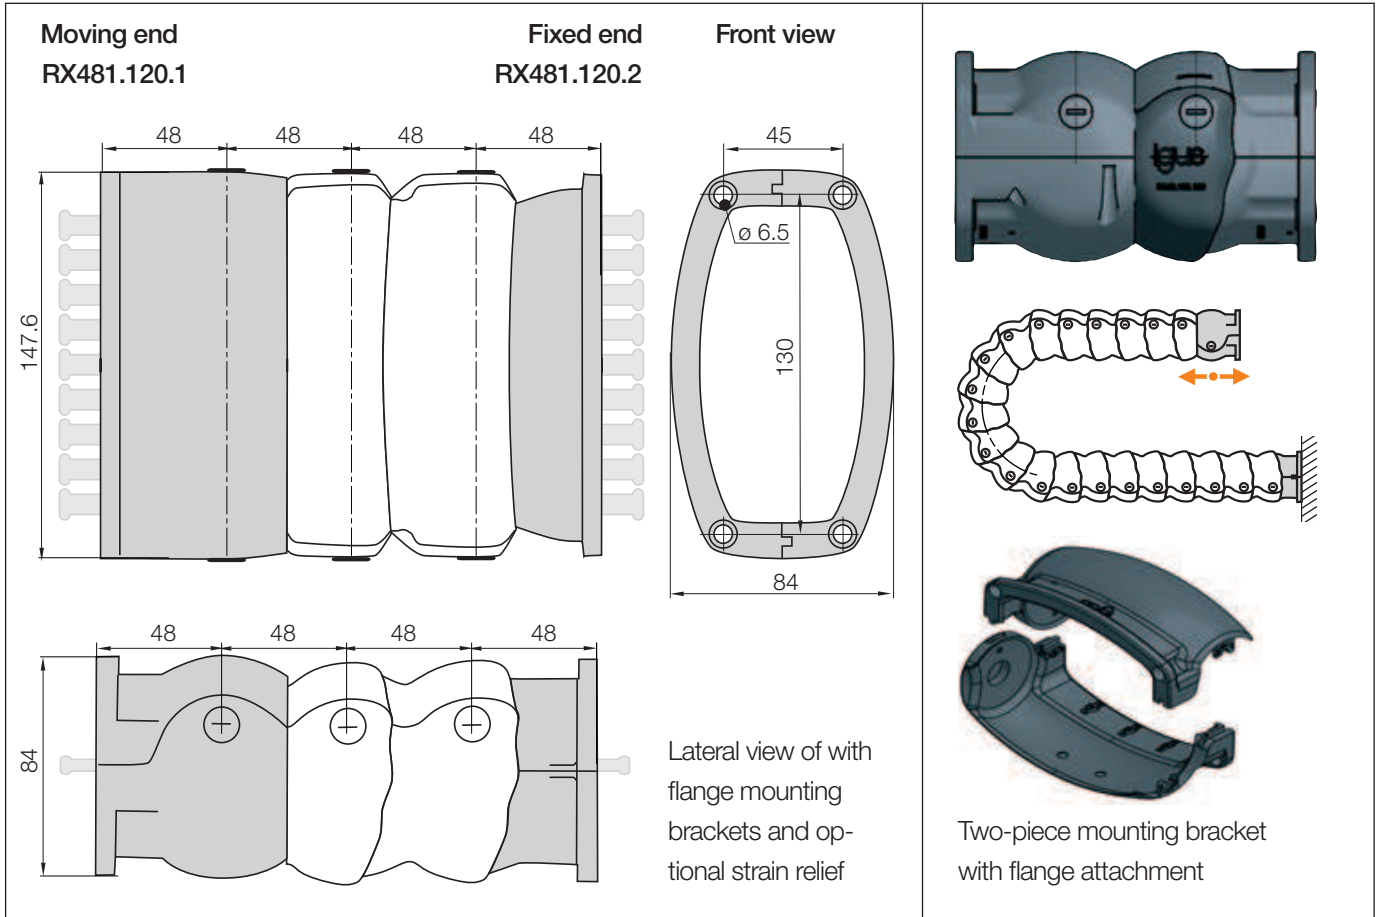

Mounting brackets, flange | Polymer, two-piece | Locking

Mounting brackets, flange | Locking

Width index	Part No. full set with tiewrap plates	Part No. full set without tiewrap plates	Number of teeth
120. ▶	upon request	RX481.120.12	upon request

 **Strain relief** e.g. clamps, tiewrap plates, nuggets and plug-in clips are available from stock. The complete chainfix range with ordering options ▶ From page 1098